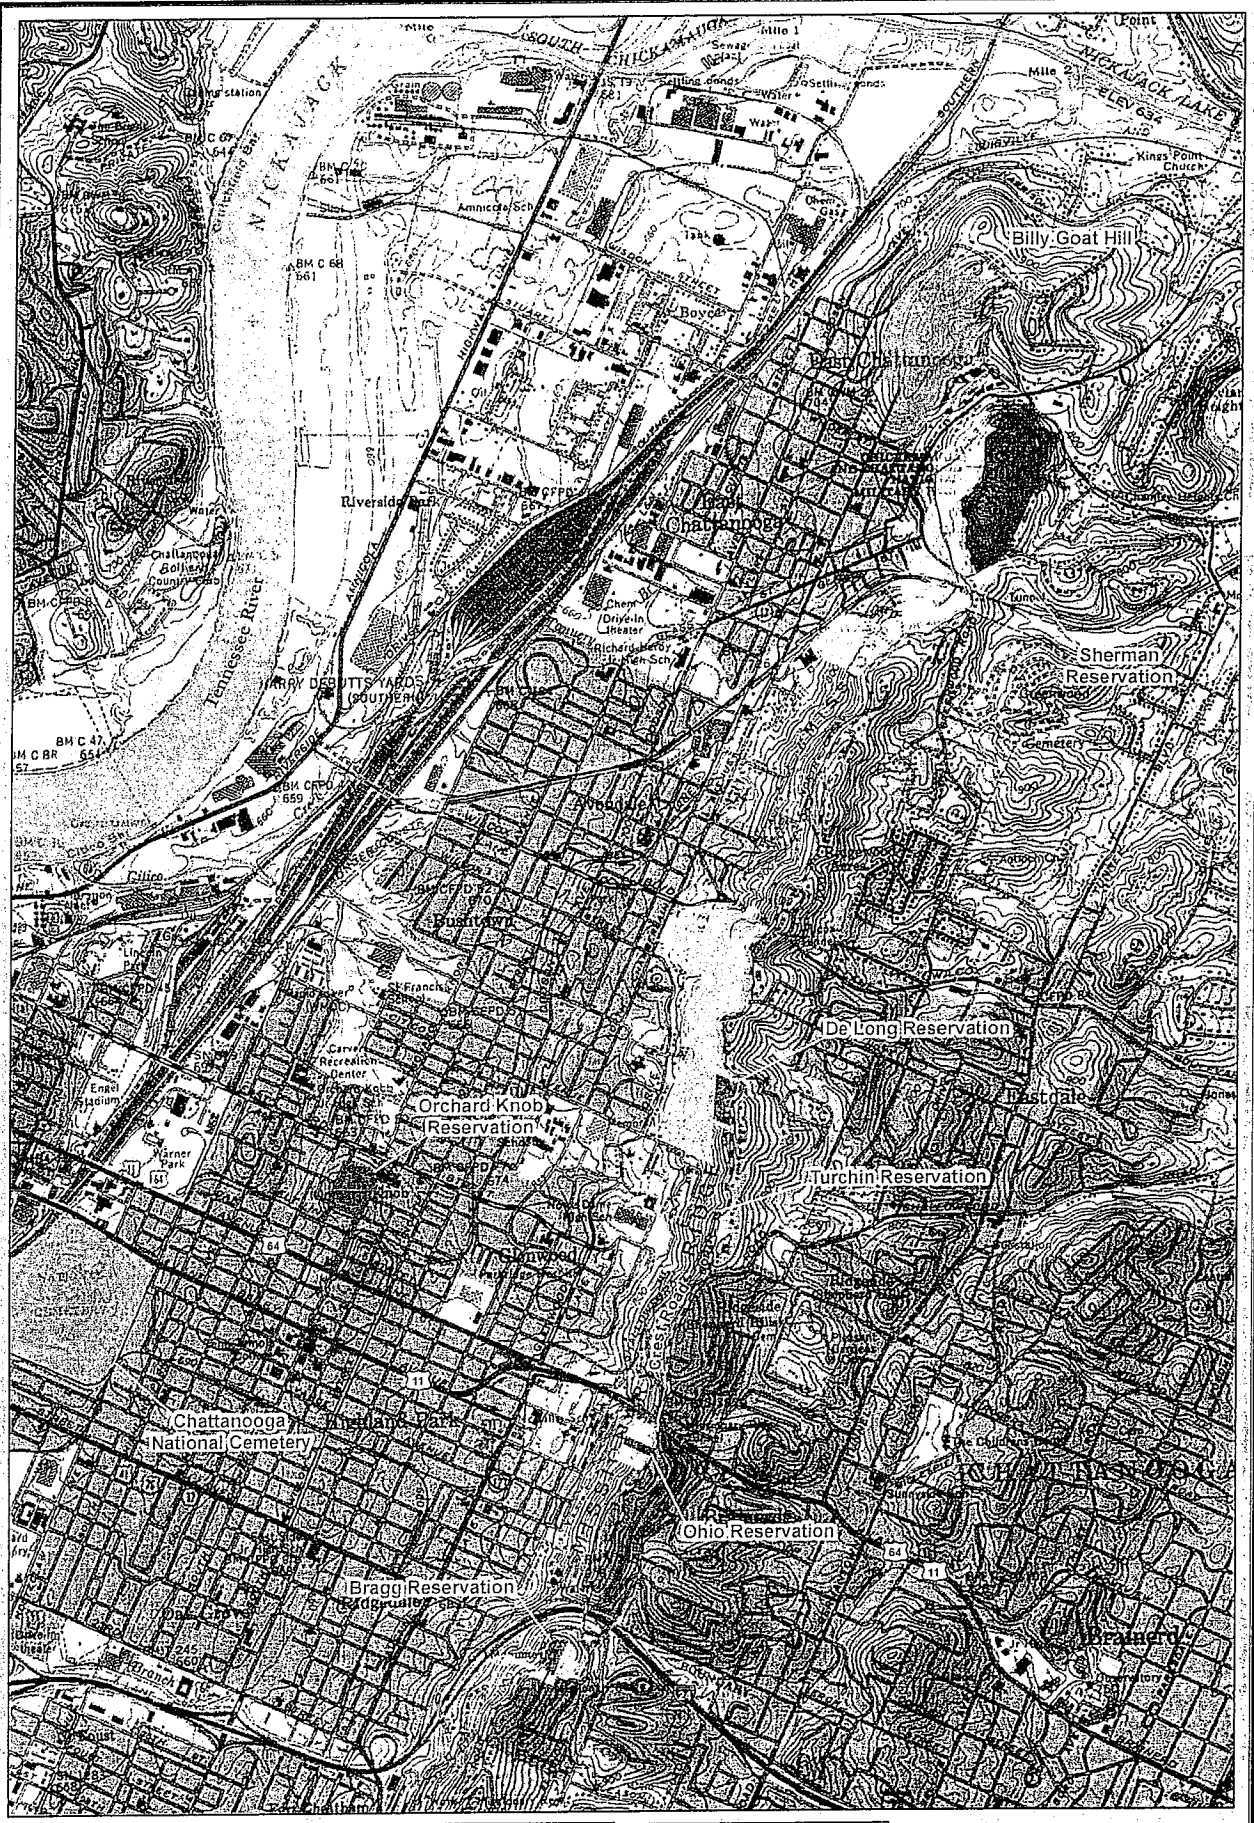

RESOLUTION NO. 26433

A RESOLUTION EXPRESSING THE CITY COUNCIL'S
ENDORSEMENT OF THE EXPANSION OF THE NATIONAL
PARK BOUNDARIES IN THE VICINITY OF MISSIONARY
RIDGE, AS SHOWN ON THE ATTACHED MAP.

BE IT RESOLVED BY THE CITY COUNCIL OF THE CITY OF CHATTANOOGA,
TENNESSEE, that it hereby expresses the endorsement of the expansion of the National Park
boundaries in the vicinity of Missionary Ridge, as shown on the attached map.

ADOPTED September 7, 2010.

MAM/add/mms

Missionary Ridge Chattanooga, Tennessee

- Legend**
-  Acquisition Opportunities
 -  National Military Park
 -  Other Protected Land
 -  High Density Residential

Map created by the Trust for Public Land on 6/7/2010